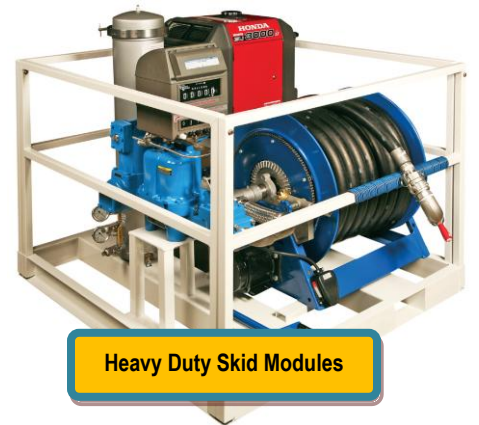

DEF Dispensing Systems by, **THERMEX**

DEF PACKAGES

Basic Drum Pump Kits

Mobile Cart Systems

IBC Tote Packages

BULK TRANSFER SYSTEMS

Bulk Transfer Skids

Air, Electric & Gas Pumps

Heavy Duty Skid Modules

ACCESSORIES

Stainless Steel Auto Nozzles, In-line Meters, DEF Hose Lengths, Hose Reels, Drum Dollies, In-line Filters, Fittings, etc..

THERMEX
ENGINEERED SYSTEMS INC.

CANADA
101-2469 Pauline Street,
Abbotsford BC V2S 3S1